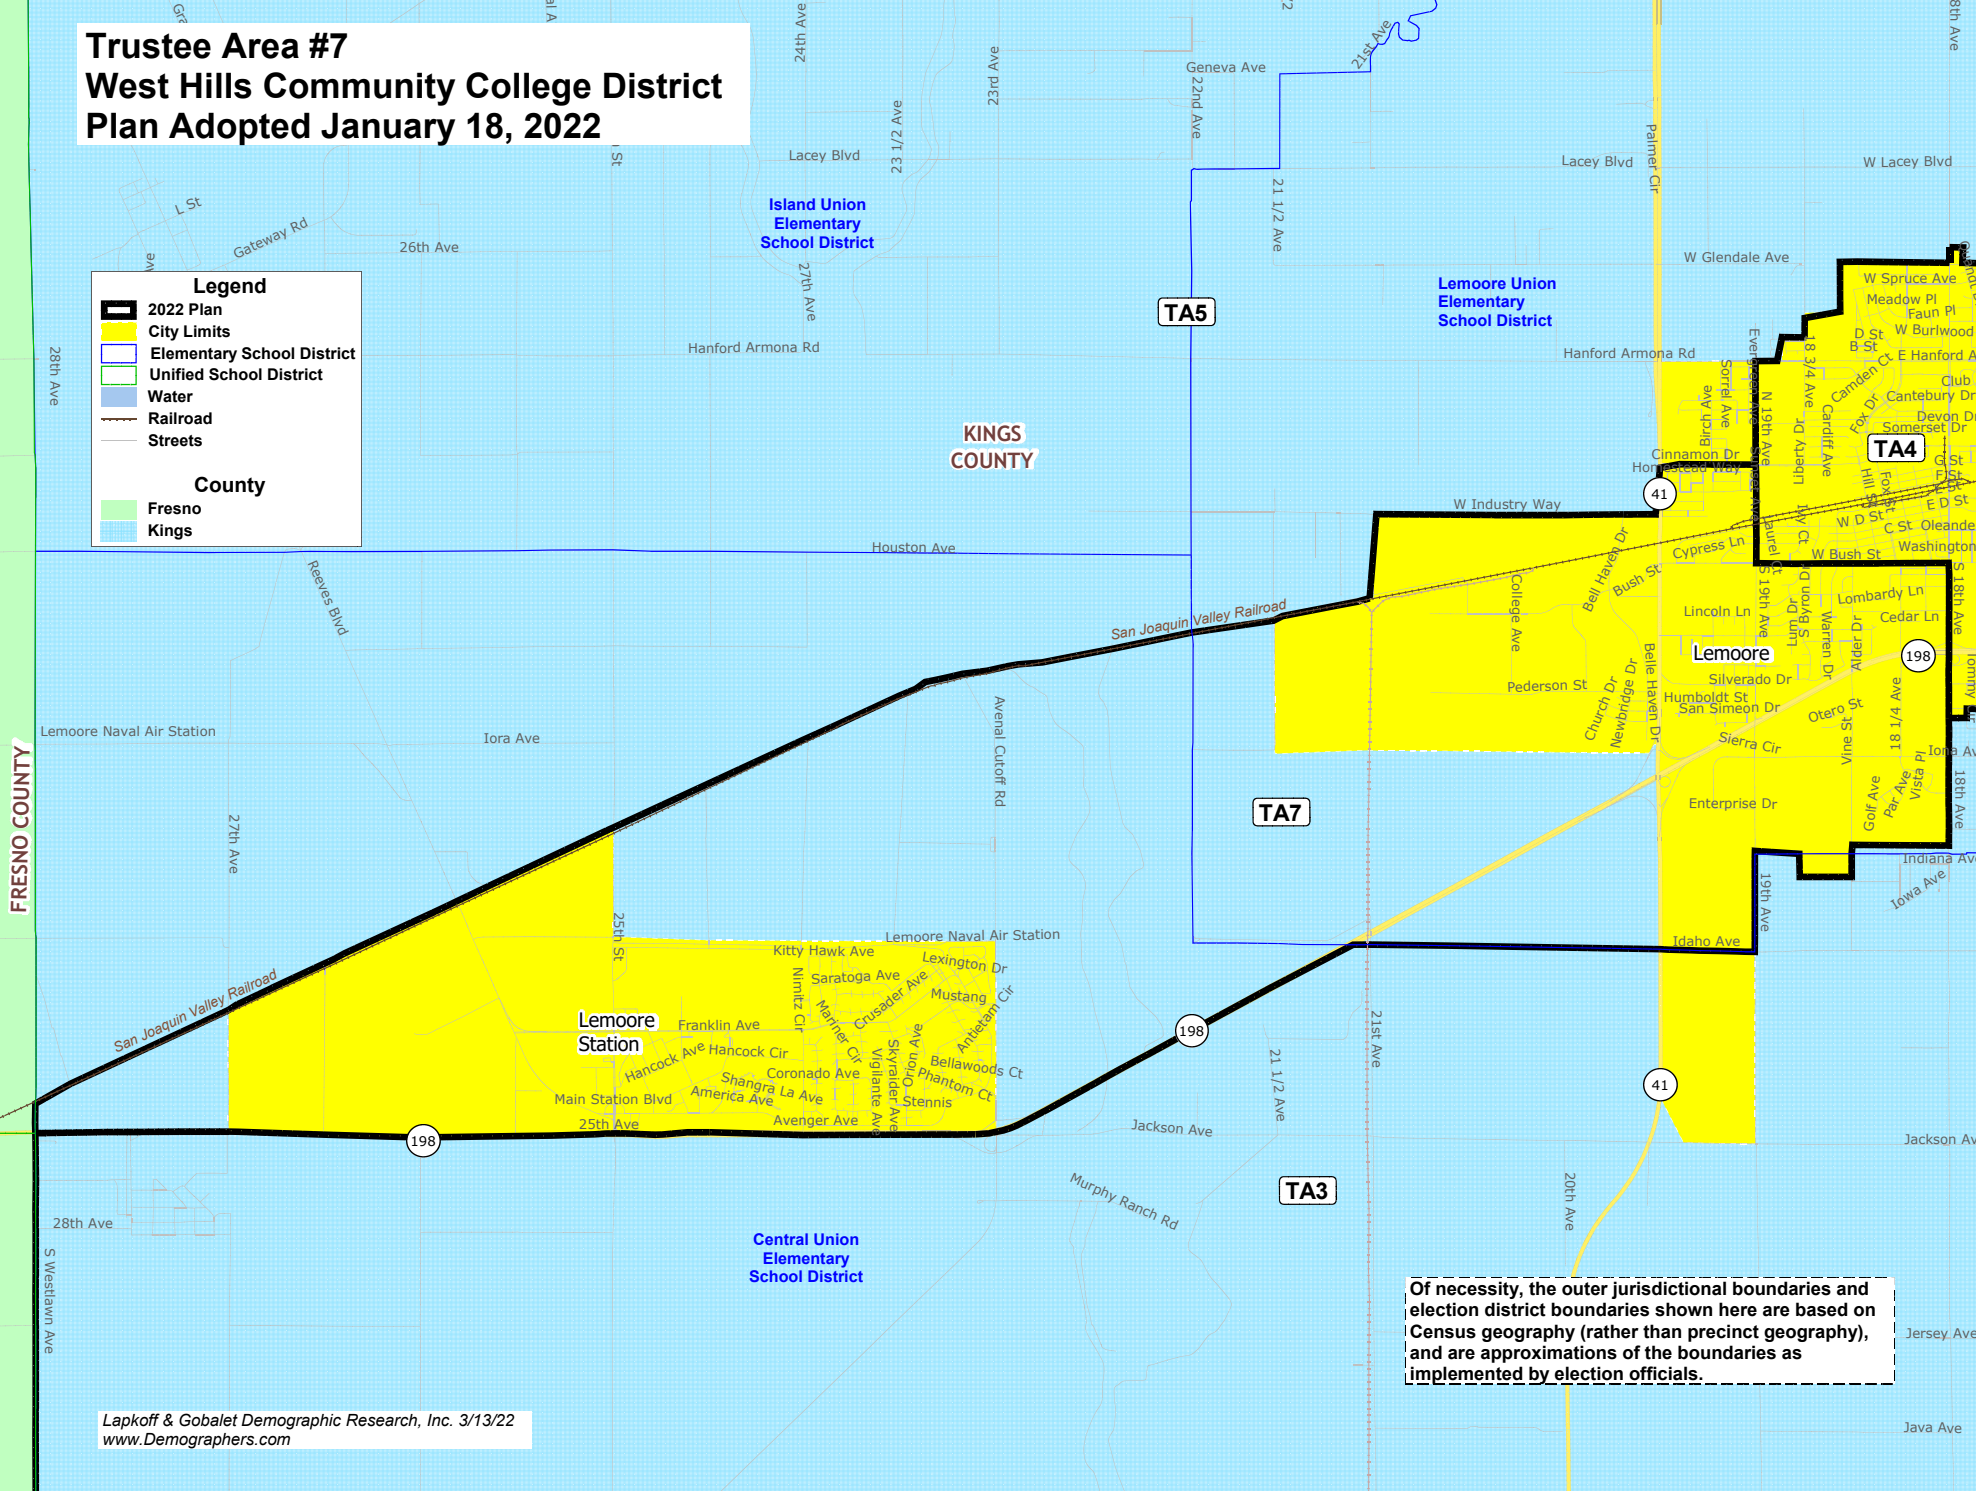

Trustee Area #7 West Hills Community College District Plan Adopted January 18, 2022

Legend

- 2022 Plan
- City Limits
- Elementary School District
- Unified School District
- Water
- Railroad
- Streets

County

- Fresno
- Kings

Of necessity, the outer jurisdictional boundaries and election district boundaries shown here are based on Census geography (rather than precinct geography), and are approximations of the boundaries as implemented by election officials.